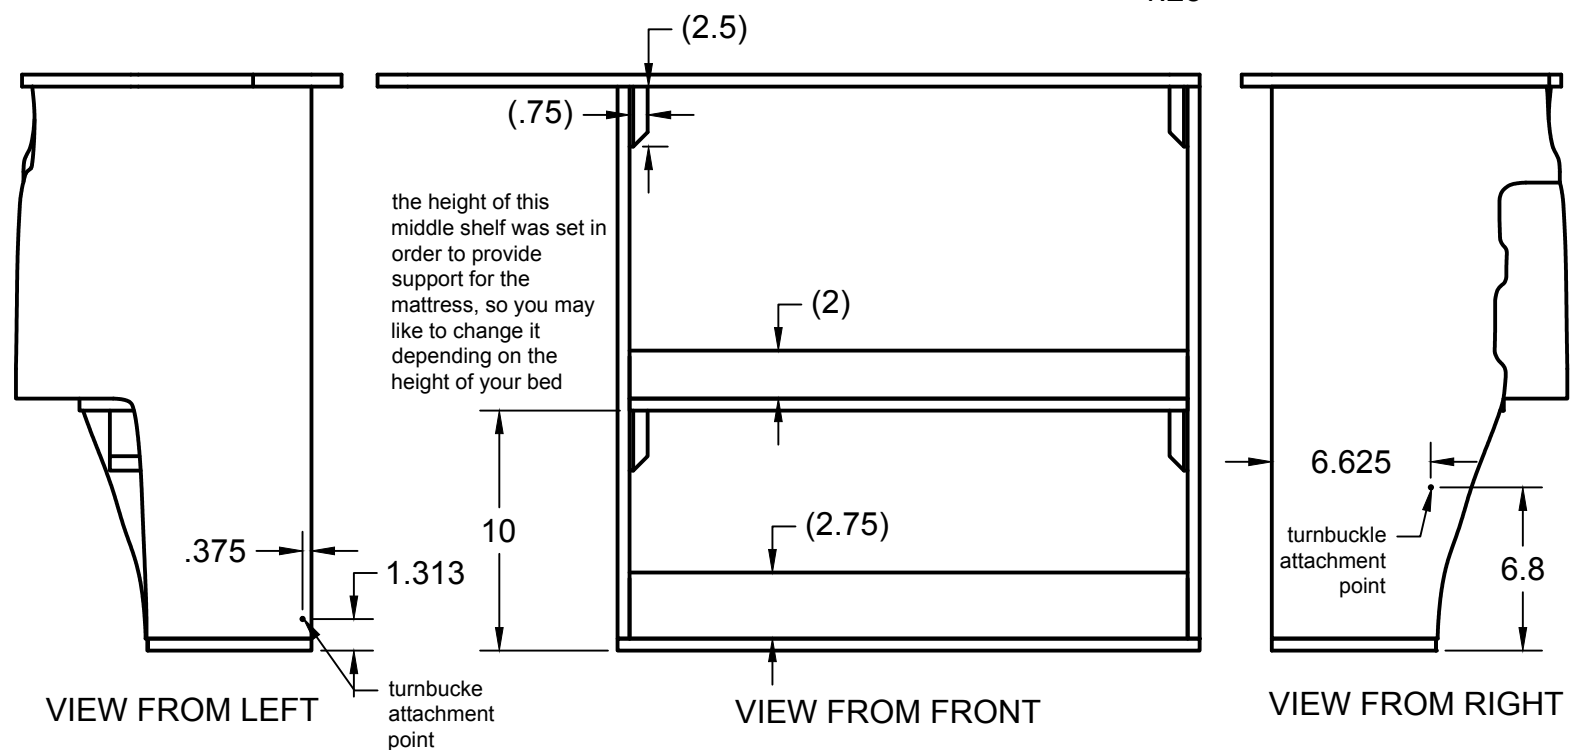

VIEW FROM TOP

UNITS: INCH

this rail prevents things from falling out, and also provides a wide surface to support the mattress pad that goes next to it when the bed is set up

this rail helps keep the shelf square (especially since both front and back are open), and prevent things from rolling out

PROJECT				
TITLE		honda element shelf AmyMakesStuff		
APPROVED	SIZE	CODE	DWG NO	REV
CHECKED	B			
DRAWN Amy Qian	8/10/19	SCALE 1:4	WEIGHT	SHEET 1/1